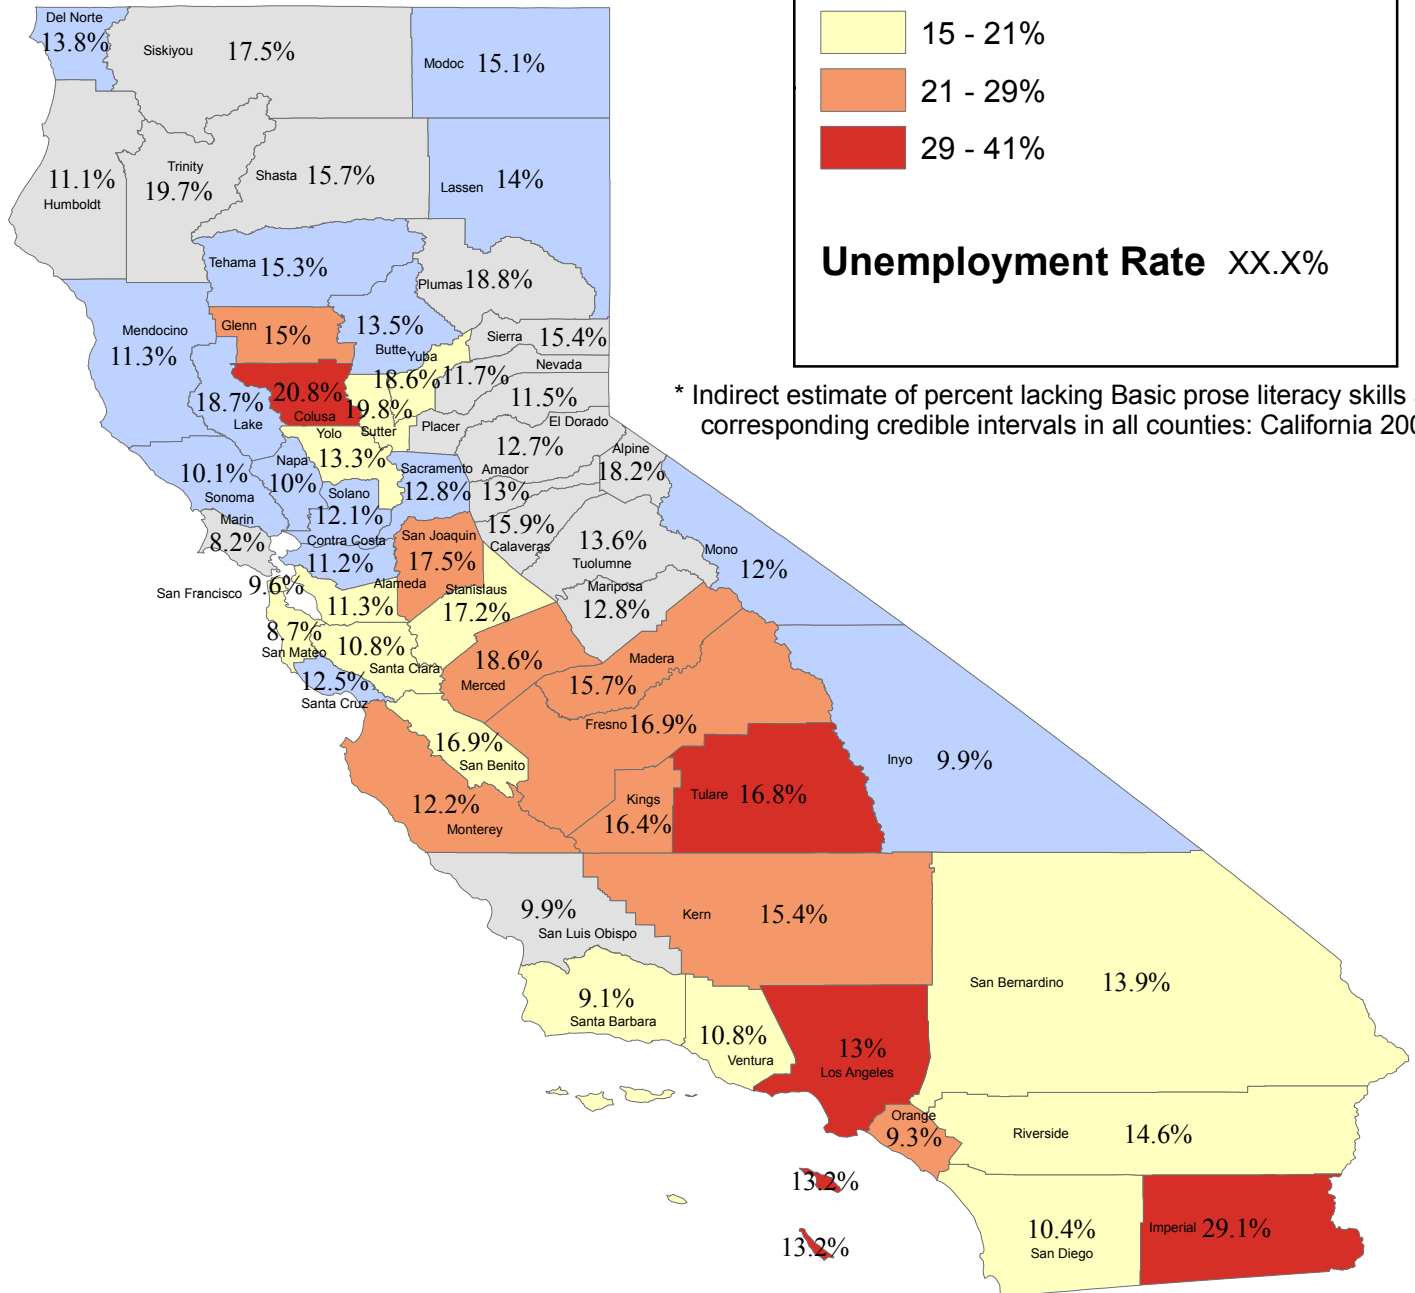

California Literacy and Unemployment

Statewide Average Unemployment: 12.4%

Statewide Average Lacking Basic Literacy Skills: 23%

Lacking Basic Literacy Skills

Unemployment Rate XX.X%

* Indirect estimate of percent lacking Basic prose literacy skills and corresponding credible intervals in all counties: California 2003

SOURCE: Literacy: U.S. Department of Education, Institute of Education Sciences, National Center for Education Statistics, 2003 National Assessment of Adult Literacy
 Unemployment: REPORT 400 C
 Monthly Labor Force Data for Counties
 November 2010 - Preliminary
 Data Not Seasonally Adjusted
 Employment Development Department
 Labor Market Information Division
<http://www.labormarketinfo.edd.ca.gov>