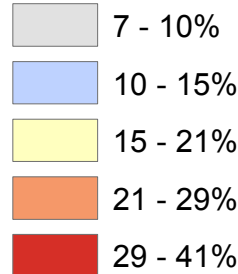

California Literacy and Unemployment

Statewide Average Unemployment: 12.4%

Statewide Average Lacking Basic Literacy Skills: 23%

Lacking Basic Literacy Skills

Unemployment Rate XX.X%

* Indirect estimate of percent lacking Basic prose literacy skills and corresponding credible intervals in all counties: California 2003